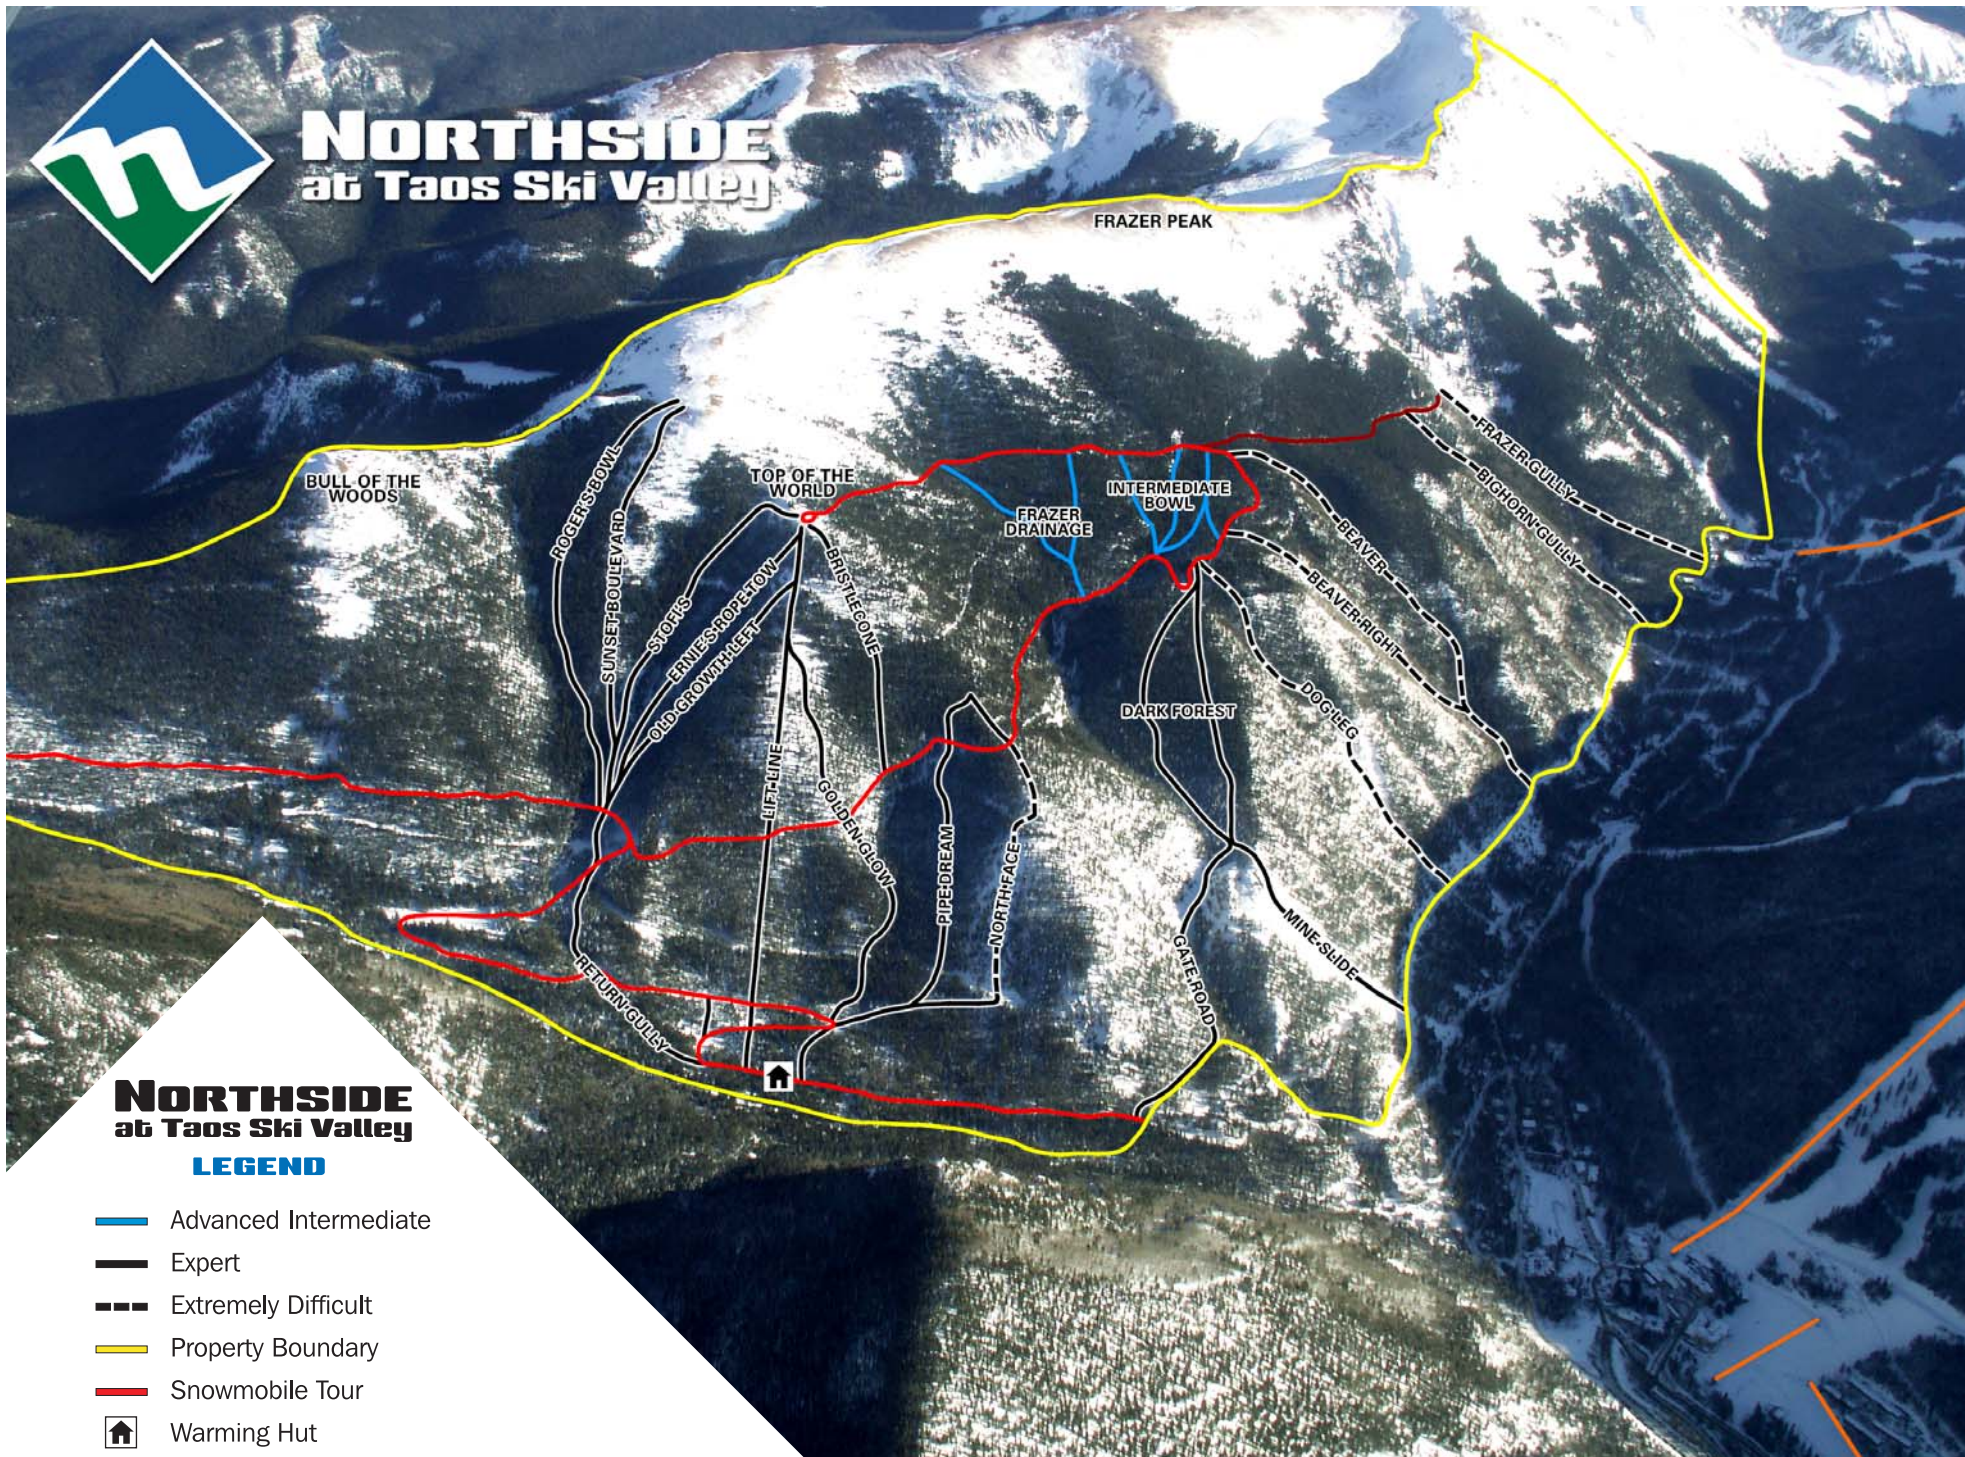

NORTHSIDE at Taos Ski Valley

NORTHSIDE at Taos Ski Valley

LEGEND

- Advanced Intermediate
- Expert
- - - Extremely Difficult
- Property Boundary
- Snowmobile Tour
- 🏠 Warming Hut
- Ski Taos Lifts

Northside at Taos Ski Valley is private land. Please respect that is not open to the public without first obtaining a daily or seasonal access permit.